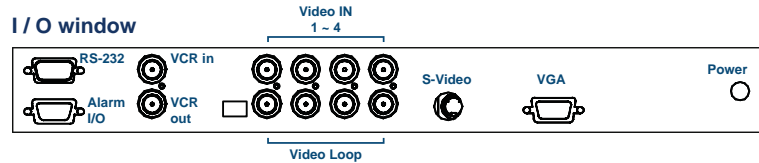

LCDR8U19-09 19" widescreen Rackmount Quad LCD Display

Display Features & Benefits

- ▶ 8U 19" widescreen rackmount LCD
- ▶ Built-in Quad Display
- ▶ Ideal for CCTV security & industrial control

Option ● DC power : 12V / 24V / 48V / 110 ~ 125V

Front QD membrane button

I / O window

Specifications

• LCD Panel

| | |
|------------------------|--------------------|
| Manufacturer : | |
| Size (diagonal) : | 19" widescreen TFT |
| Max resolution : | 1440 x 900 |
| Brightness (cd/m2) : | 250 |
| Backlight : | LED |
| Colors : | 16.7M |
| Contrast ratio (typ) : | 1000 : 1 |
| Viewing angle (H/V) : | 160° x 160° |
| Active area (mm) : | 408 x 255 |
| MTBF (hrs) : | 30,000 |
| Signal input : | VGA |